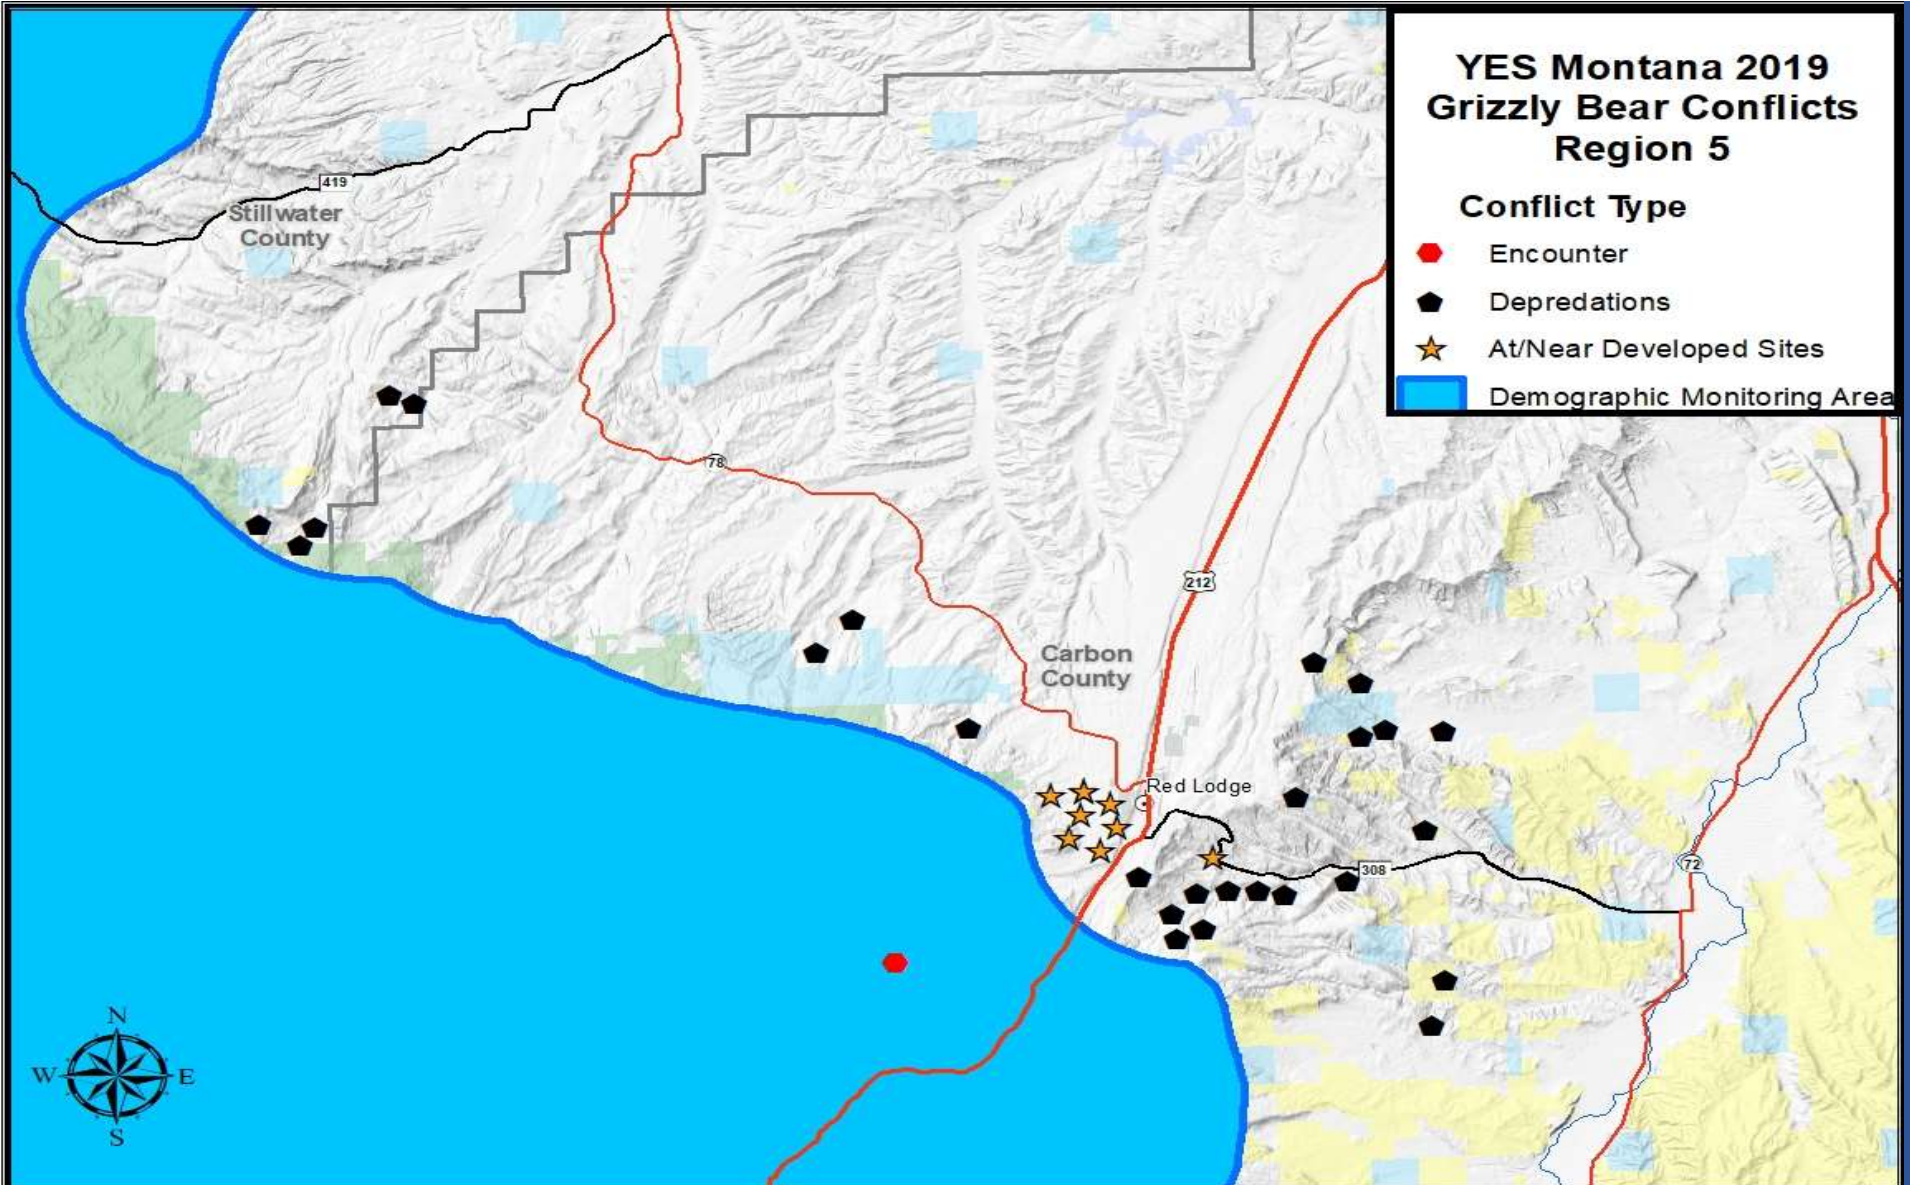

# YES Montana 2019 Grizzly Bear Conflicts Region 3

## CONFLICT TYPE

- ◆ Property Loss
- Encounter
- Unnatural Foods
- Livestock Depredations
- ☆ At/Or Near Development
- ✱ Encounter W/Human Injury
- Demographic Monitoring Area
- Original Grizzly Recovery Zone
- Yellowstone National Park

# YES Montana 2019 Grizzly Bear Conflicts Region 5

## Conflict Type

- Encounter
- Depredations
- ★ At/Near Developed Sites
- Demographic Monitoring Area