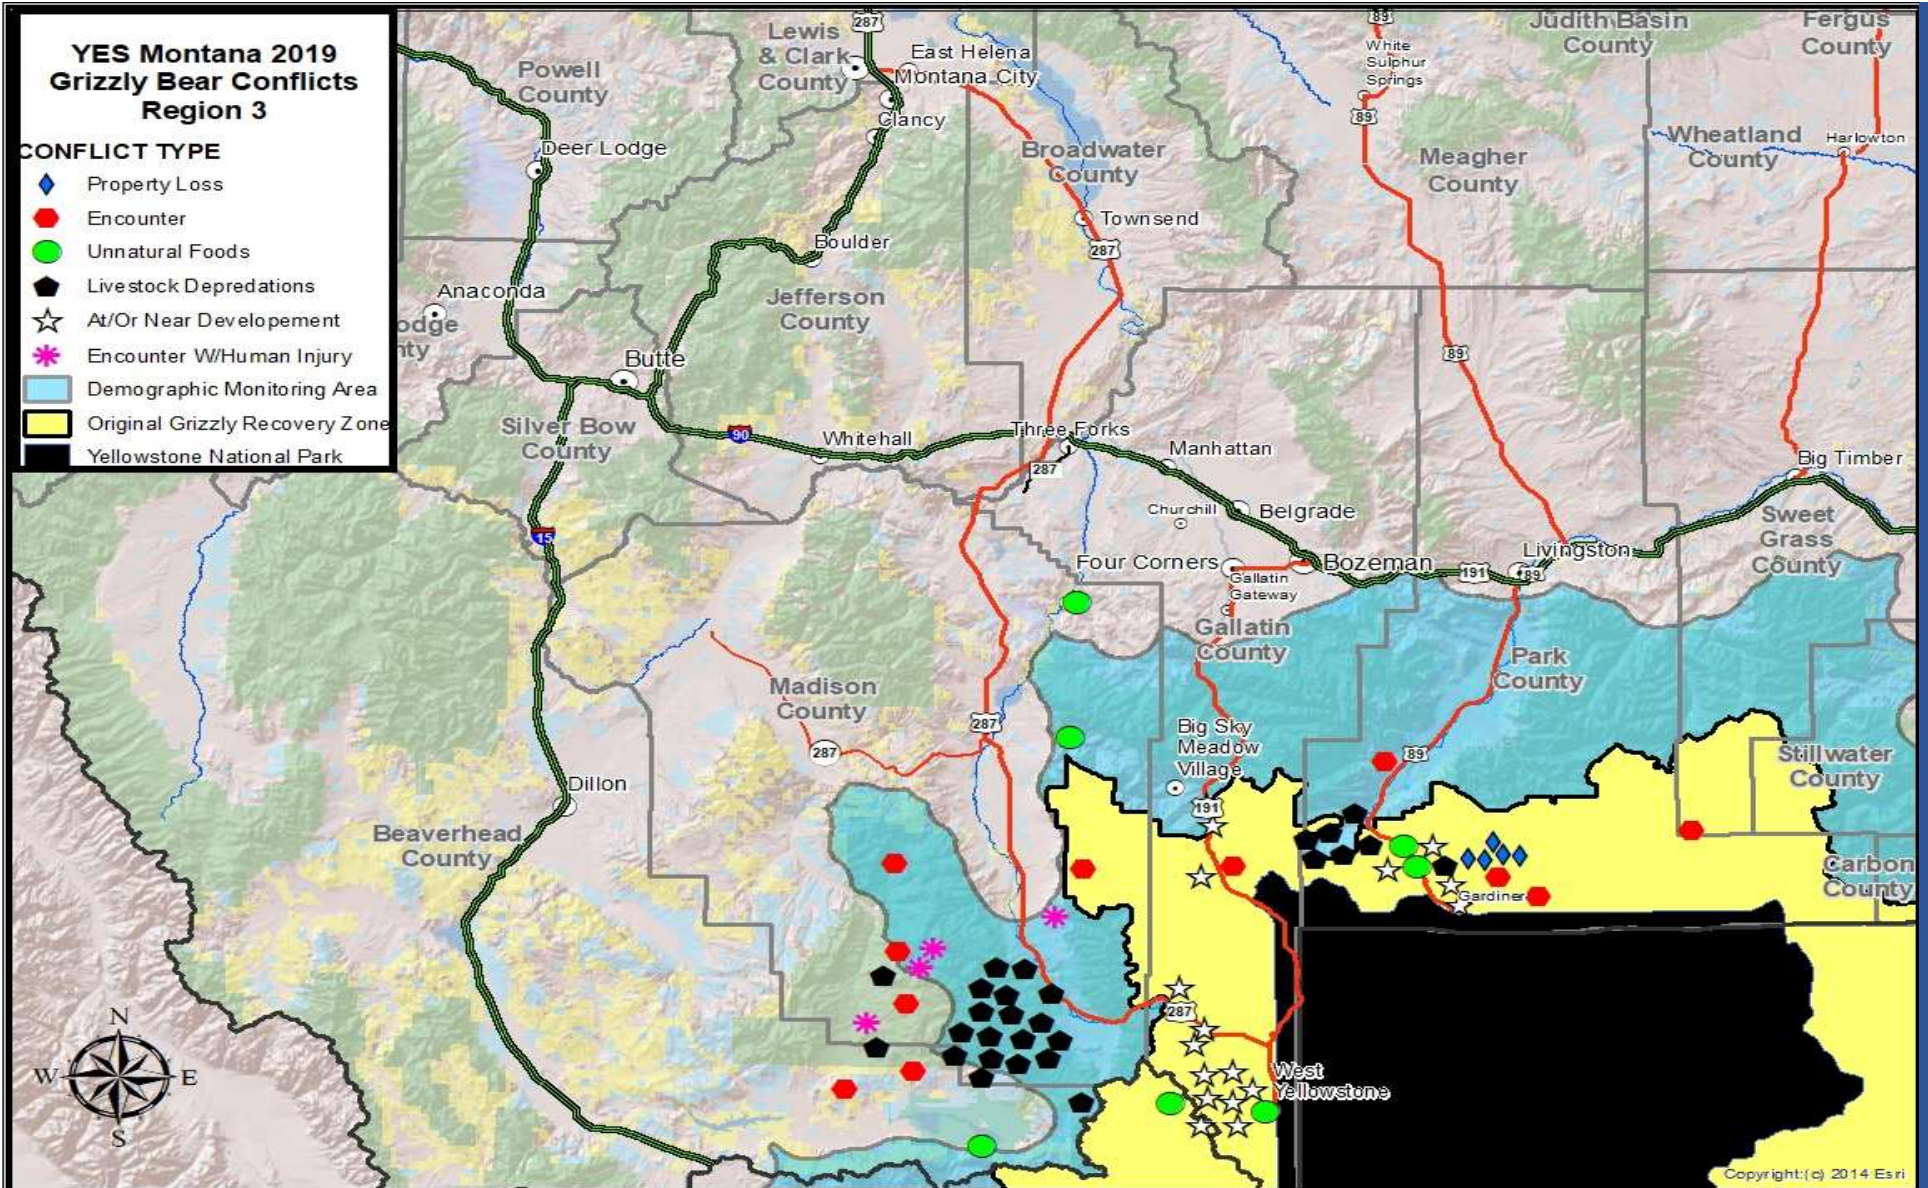

2019 Grizzly Bear Conflicts

Montana – YES

Total Conflicts : 111   10-year average: 81

122 total bear related investigations with 3 conflicts outside of the YES-DPS

Types:

encounters –	18 (5 HI, 3 BM)
cattle depredations –	49 (53)
property loss -	8
at developed sites -	25
unnatural foods -	8
other -	3

YES Montana 2019 Grizzly Bear Conflicts Region 3

CONFLICT TYPE

- Property Loss
- Encounter
- Unnatural Foods
- Livestock Depredations
- ☆ At/Or Near Development
- ✱ Encounter W/Human Injury
- Demographic Monitoring Area
- Original Grizzly Recovery Zone
- Yellowstone National Park