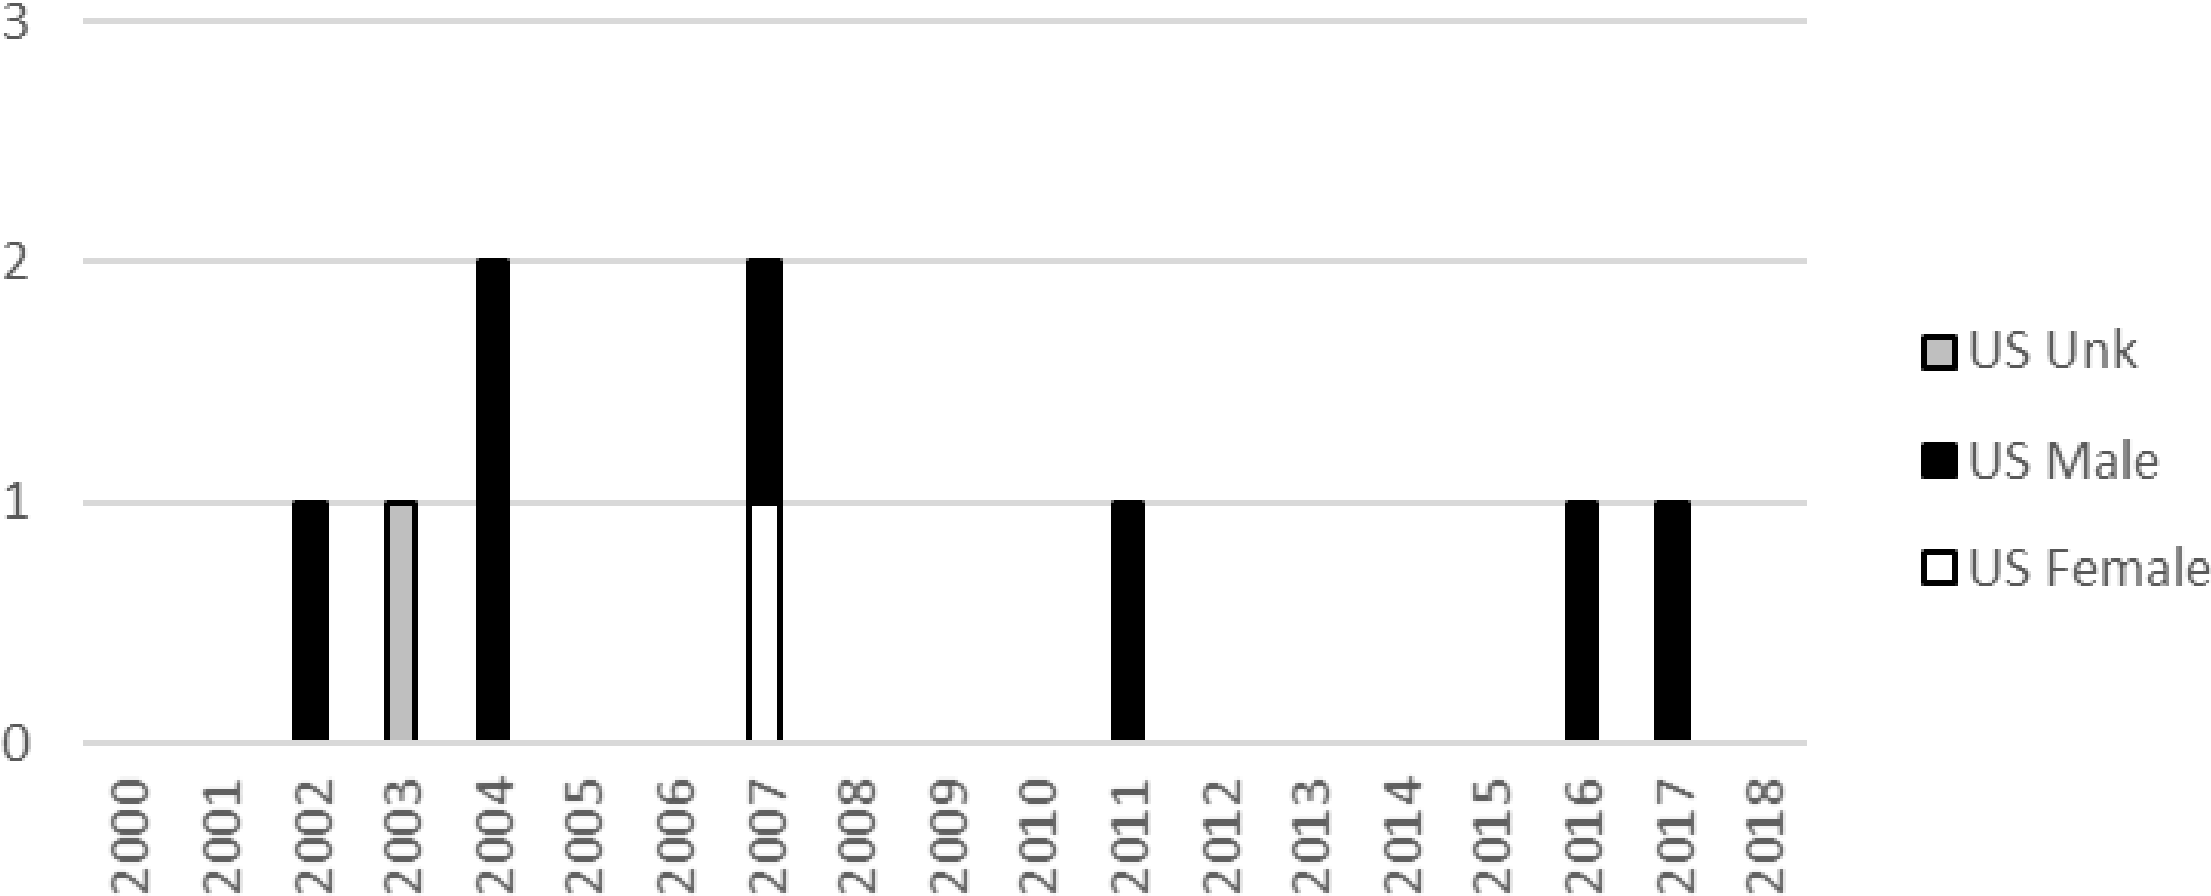

US Cabinet-Yaak Known and Probable Human-Caused Grizzly Bear Mortality 2000-18

Selkirk Mountains Known and Probable Human-Caused Grizzly Bear Mortality 2000-2018

BC Selkirk Mountains Known and Probable Human-Caused Grizzly Bear Mortality 2000-18

US Selkirk Mountains Known and Probable Human-Caused Grizzly Bear Mortality 2000-18

Cabinet-Yaak and Selkirk Mountains Grizzly Bear Known and Probable Human-Caused Mortality 2000-18