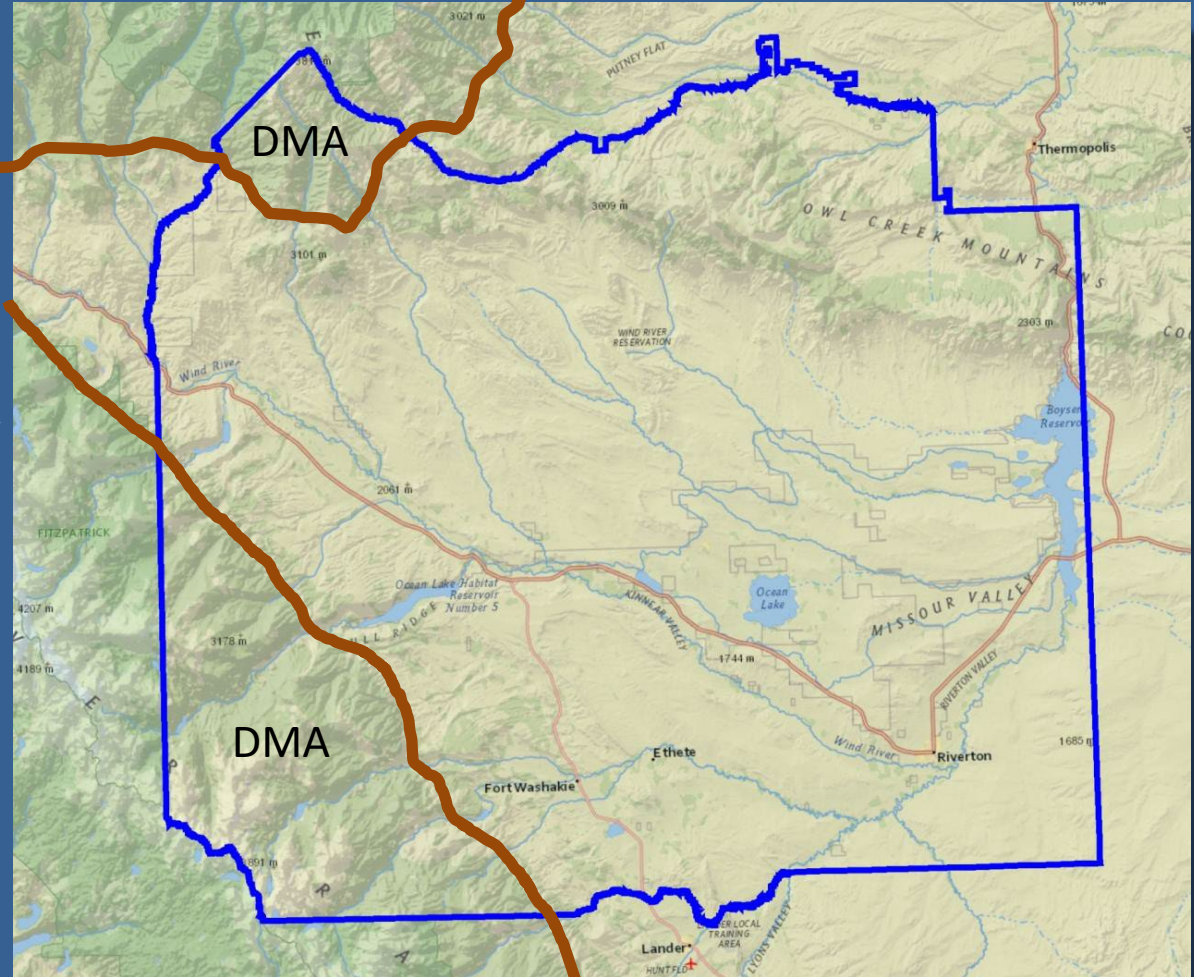

Northern  
Arapaho Tribe

# Grizzly Bear Conflict Report Wind River Reservation

# Wind River Reservation

- Est. by Treaty 1868
- 2.2 Million ac. (Tribal control of ~1.8 M)
- Federal Trust Responsibility to provide assistance to Tribes
- USFWS: F&W assisting since 1941, fish stocking since 1910s

# Reported Grizzly Bear Encounters and Conflicts Wind River Reservation