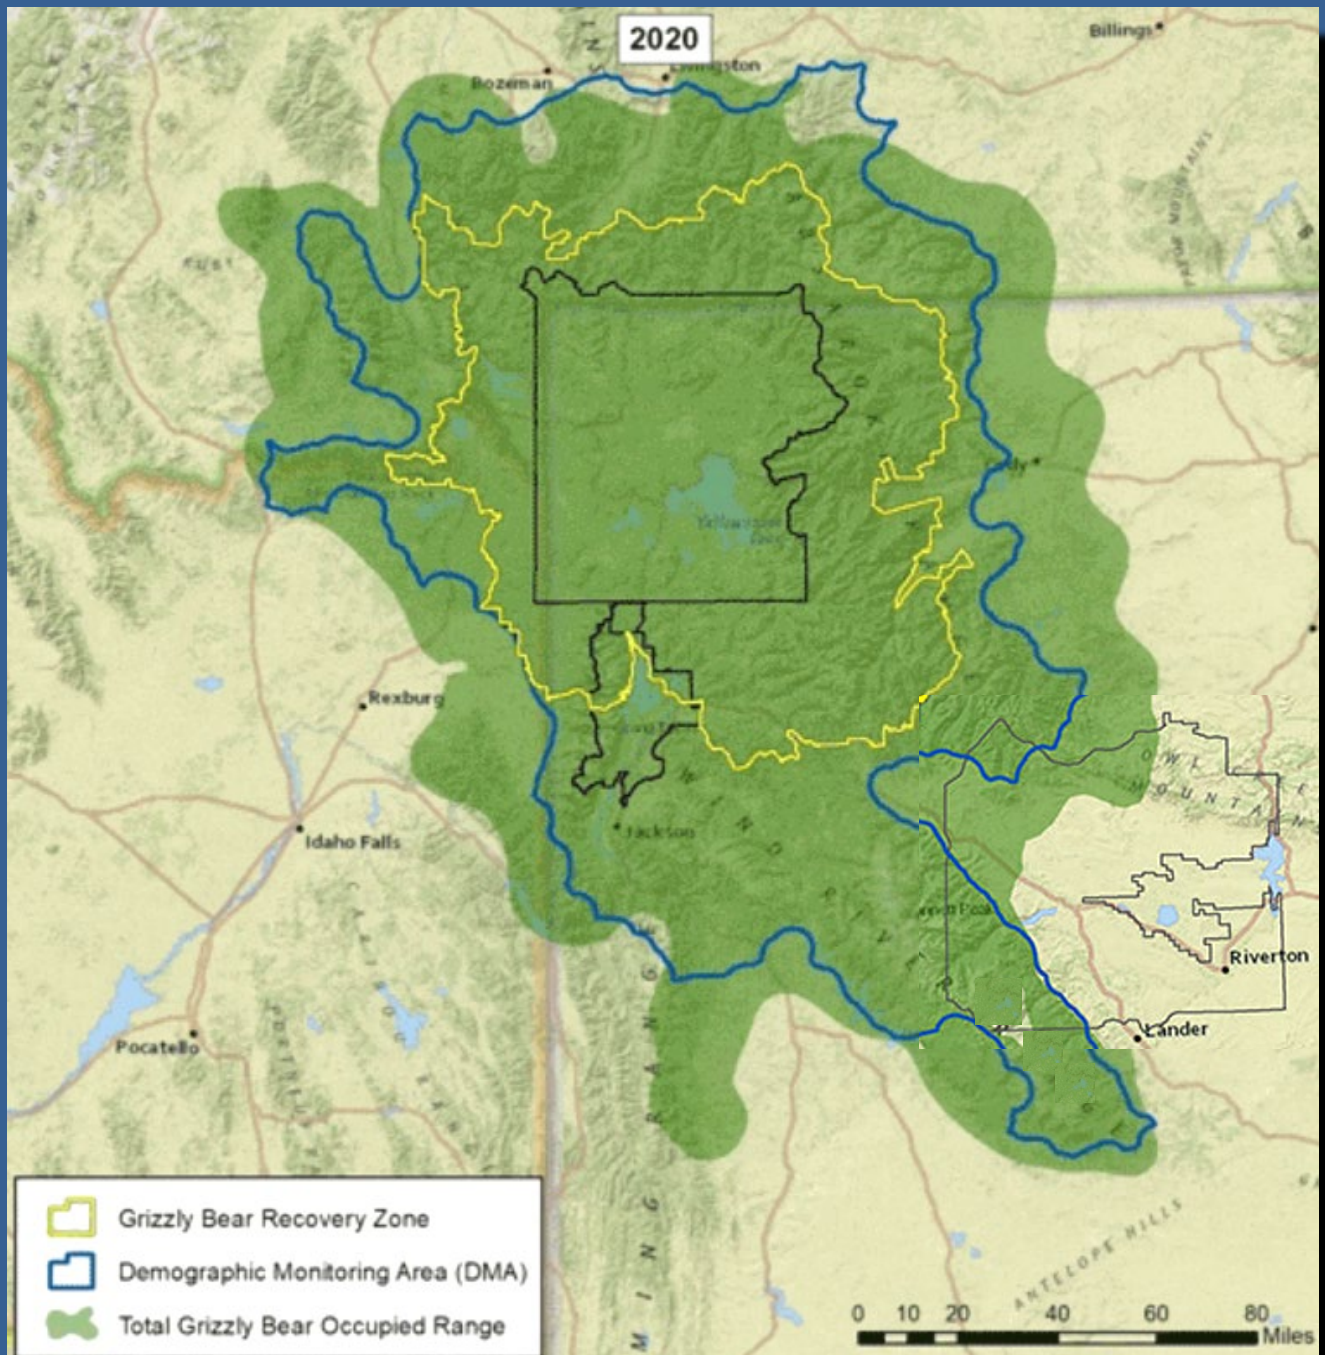

Northern  
Arapaho Tribe

# Grizzly Bear Conflict Report Wind River Reservation

# Wind River Reservation

- Est. by Treaty 1868
- 2.2 Million ac. (Tribal control of ~1.8 M)
- Federal Trust Responsibility to provide assistance to Tribes
- USFWS: F&W assisting since 1941, fish stocking since 1910s

# Reported Grizzly Bear Encounters and Conflicts Wind River Reservation