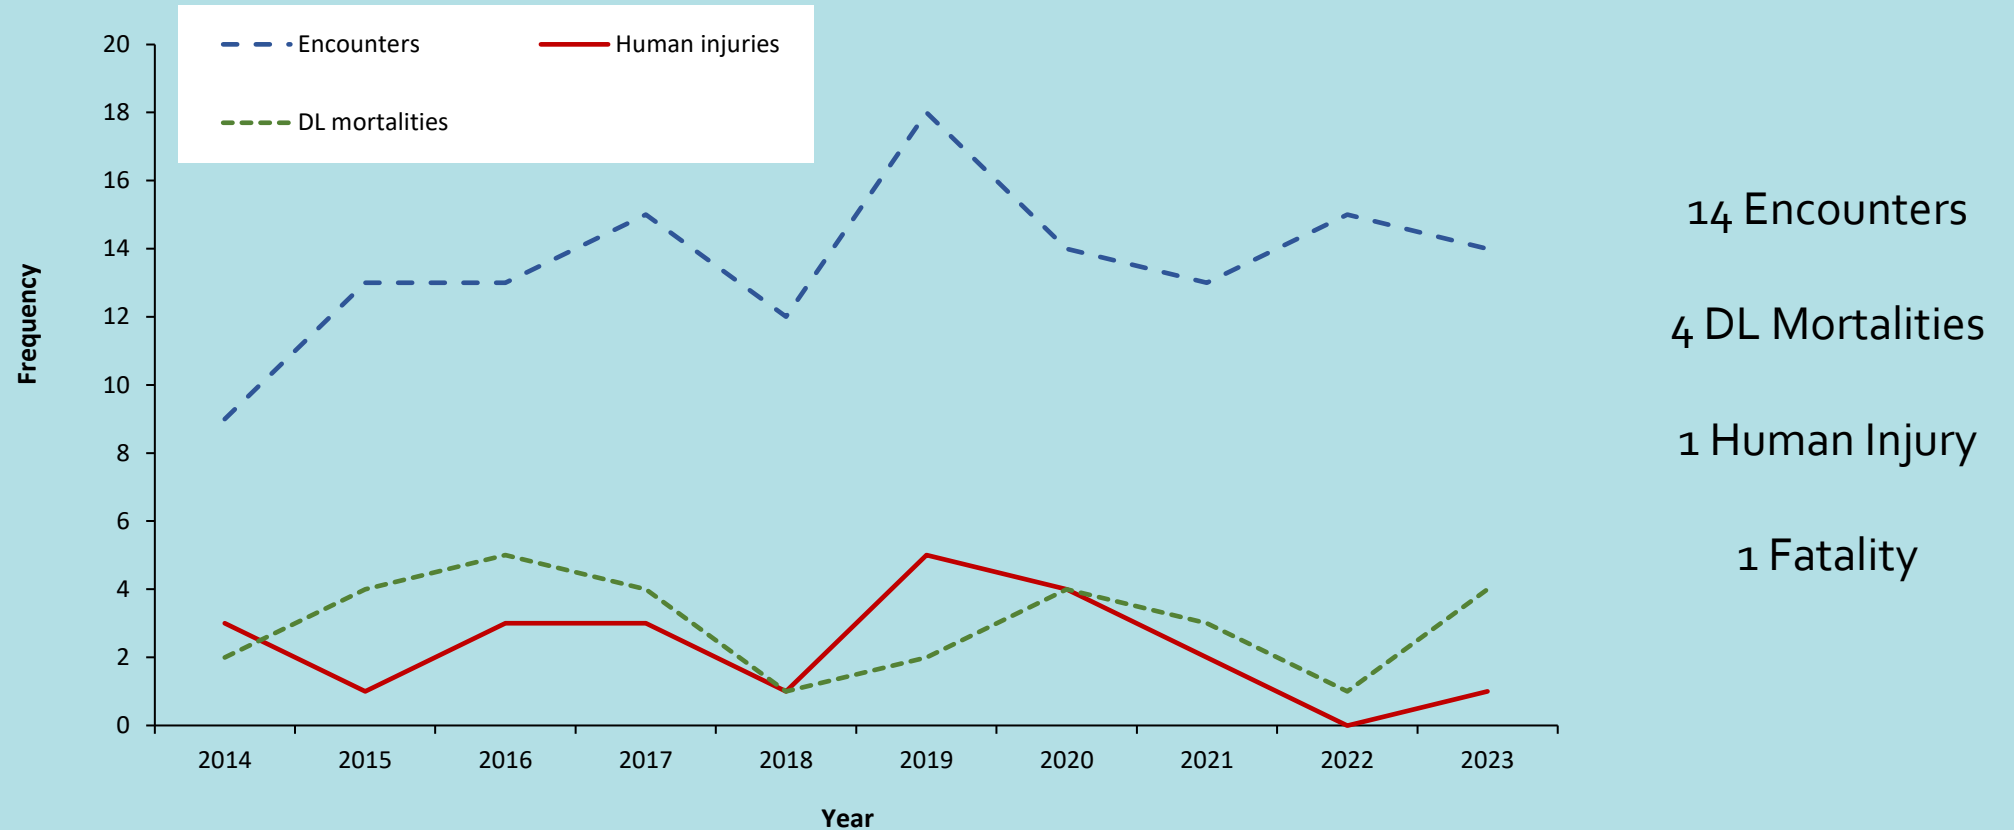

MONTANA GYE GRIZZLY BEAR CONFLICTS 2023

Jeremiah Smith

Daniel McHugh

Kyle Orozco

Human/Grizzly Bear Conflicts and Mortalities

2023
Conflicts: 97
Mortalities: 15

Ten Year Averages
2014-2023
Conflicts: 102.5
Mortalities: 11.5

Frequency of bear encounters, resulting human injuries and defense of life (DL) bear mortalities in the Montana portion of the Greater Yellowstone Ecosystem, 2014–2023.

Investigation into grizzly encounter with hunters that resulted in a human injury. MTFWP and Gallatin County Sheriff, Big Sky Montana

Cattle Depredations in Montana's GYE 2023

Locations of all conflict types in the Montana portion of the Greater Yellowstone Ecosystem, 2023.