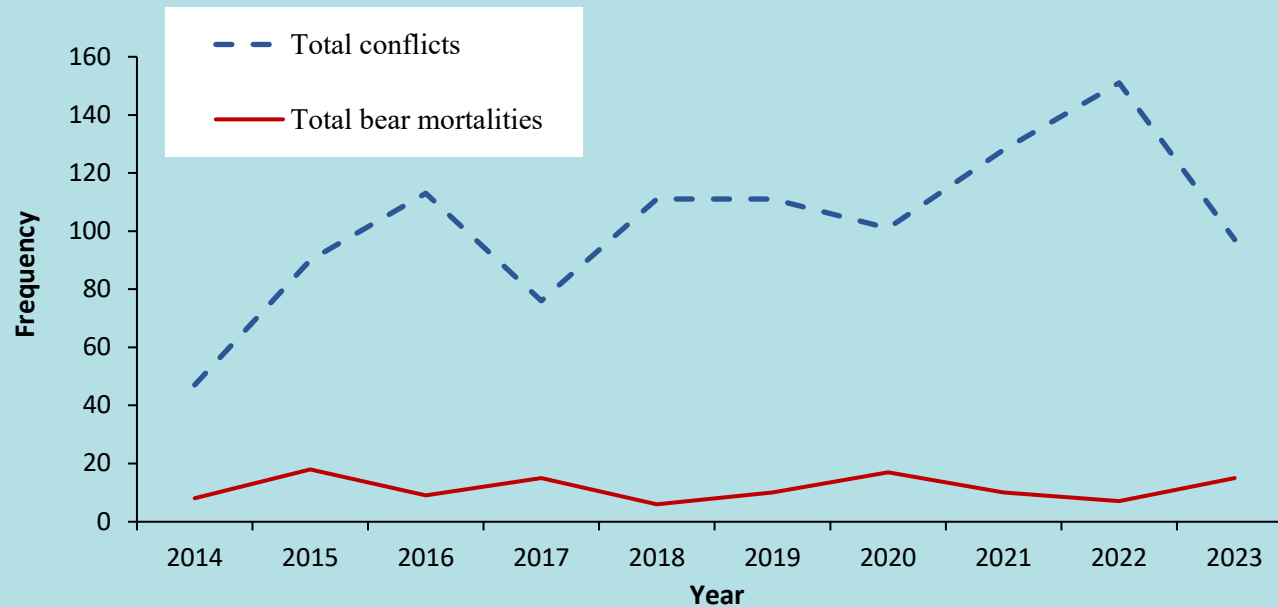

MONTANA GYE GRIZZLY BEAR CONFLICTS 2023

Jeremiah Smith

Daniel McHugh

Kyle Orozco

Human/Grizzly Bear Conflicts and Mortalities

2023
Conflicts: 97
Mortalities: 15

Ten Year Averages
2014-2023
Conflicts: 102.5
Mortalities: 11.5

Frequency of bear encounters, resulting human injuries and defense of life (DL) bear mortalities in the Montana portion of the Greater Yellowstone Ecosystem, 2014–2023.

Investigation into grizzly encounter with hunters that resulted in a human injury. MTFWP and Gallatin County Sheriff, Big Sky Montana