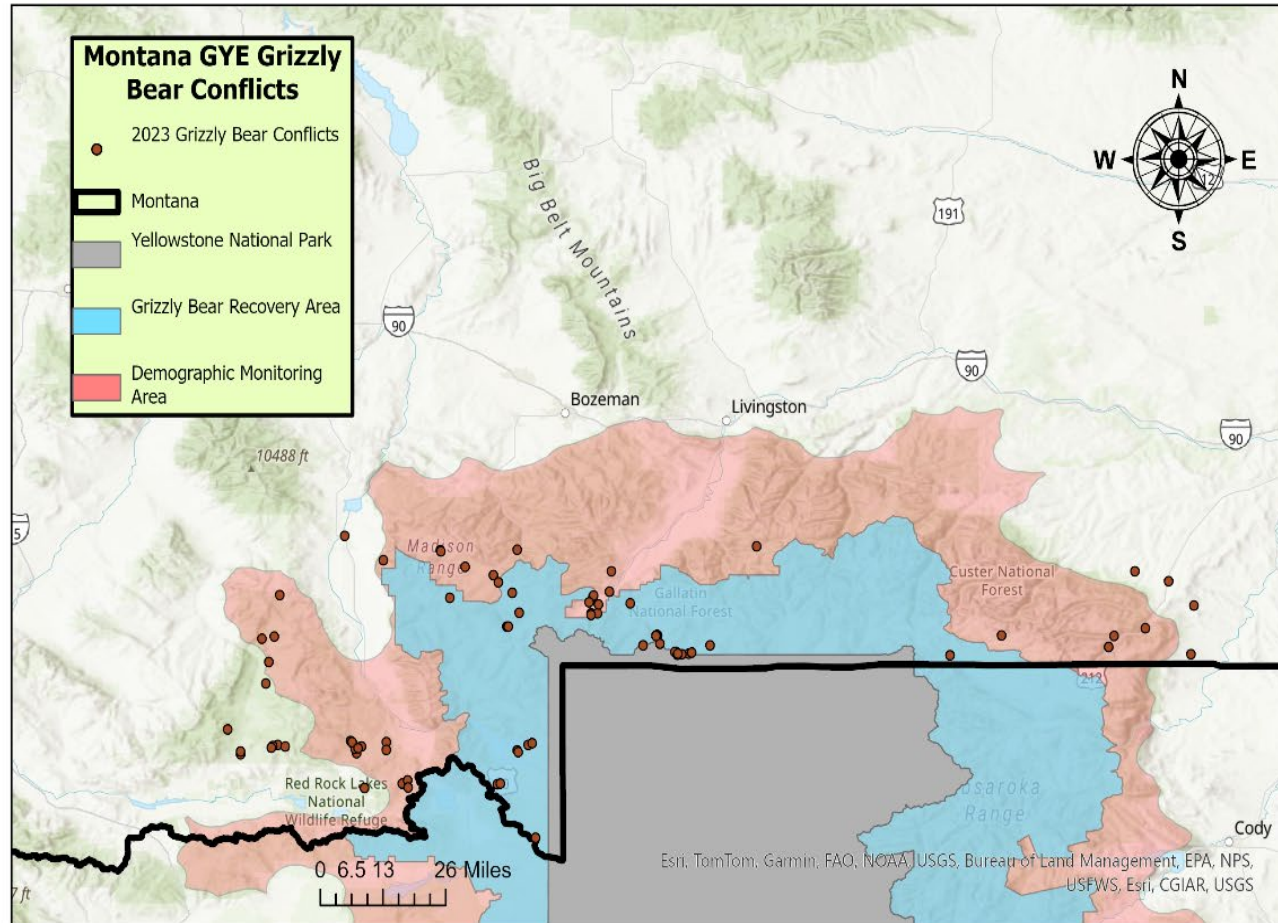

MONTANA GYE GRIZZLY BEAR CONFLICTS 2023

Jeremiah Smith

Daniel McHugh

Kyle Orozco

Human/Grizzly Bear Conflicts and Mortalities

2023
Conflicts: 97
Mortalities: 15

Ten Year Averages
2014-2023
Conflicts: 102.5
Mortalities: 11.5

Frequency of bear encounters, resulting human injuries and defense of life (DL) bear mortalities in the Montana portion of the Greater Yellowstone Ecosystem, 2014–2023.

Investigation into grizzly encounter with hunters that resulted in a human injury. MTFWP and Gallatin County Sheriff, Big Sky Montana

Cattle Depredations in Montana's GYE 2023

Locations of all conflict types in the Montana portion of the Greater Yellowstone Ecosystem, 2023.