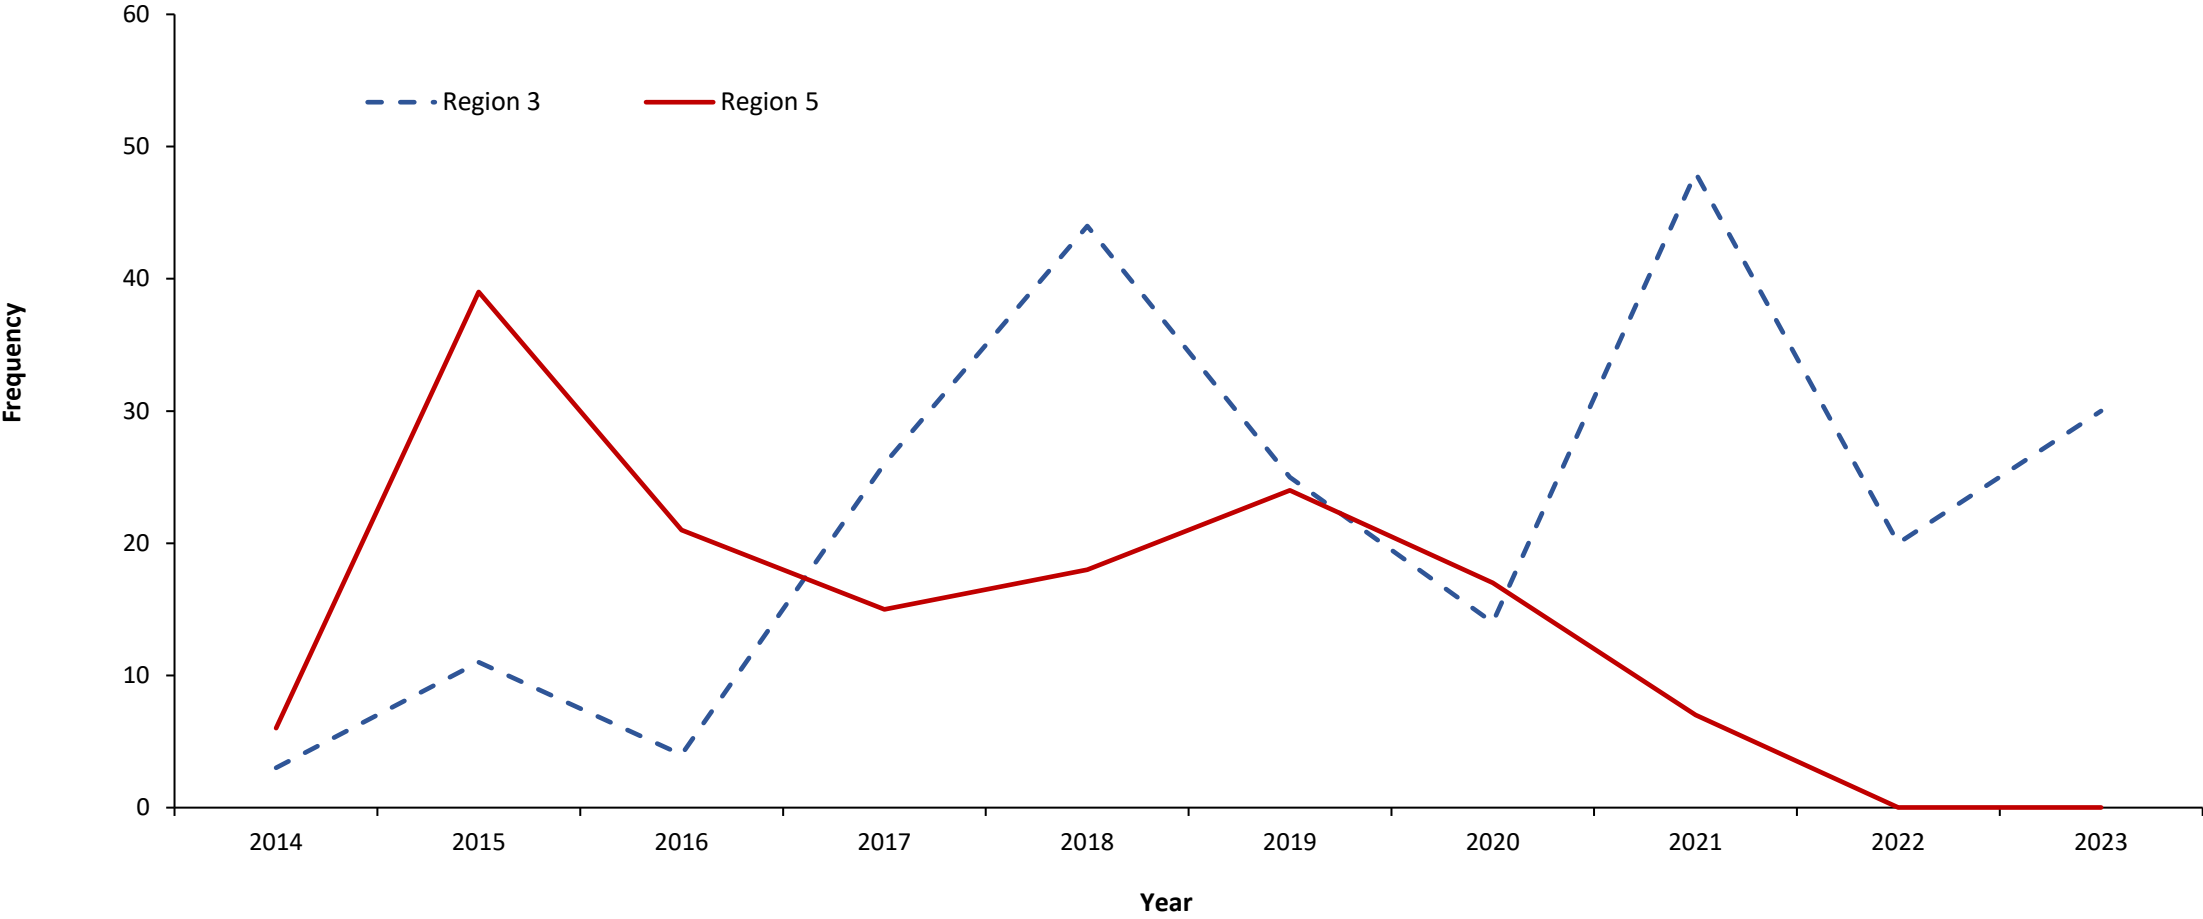

Cattle Depredations in Montana's GYE 2023