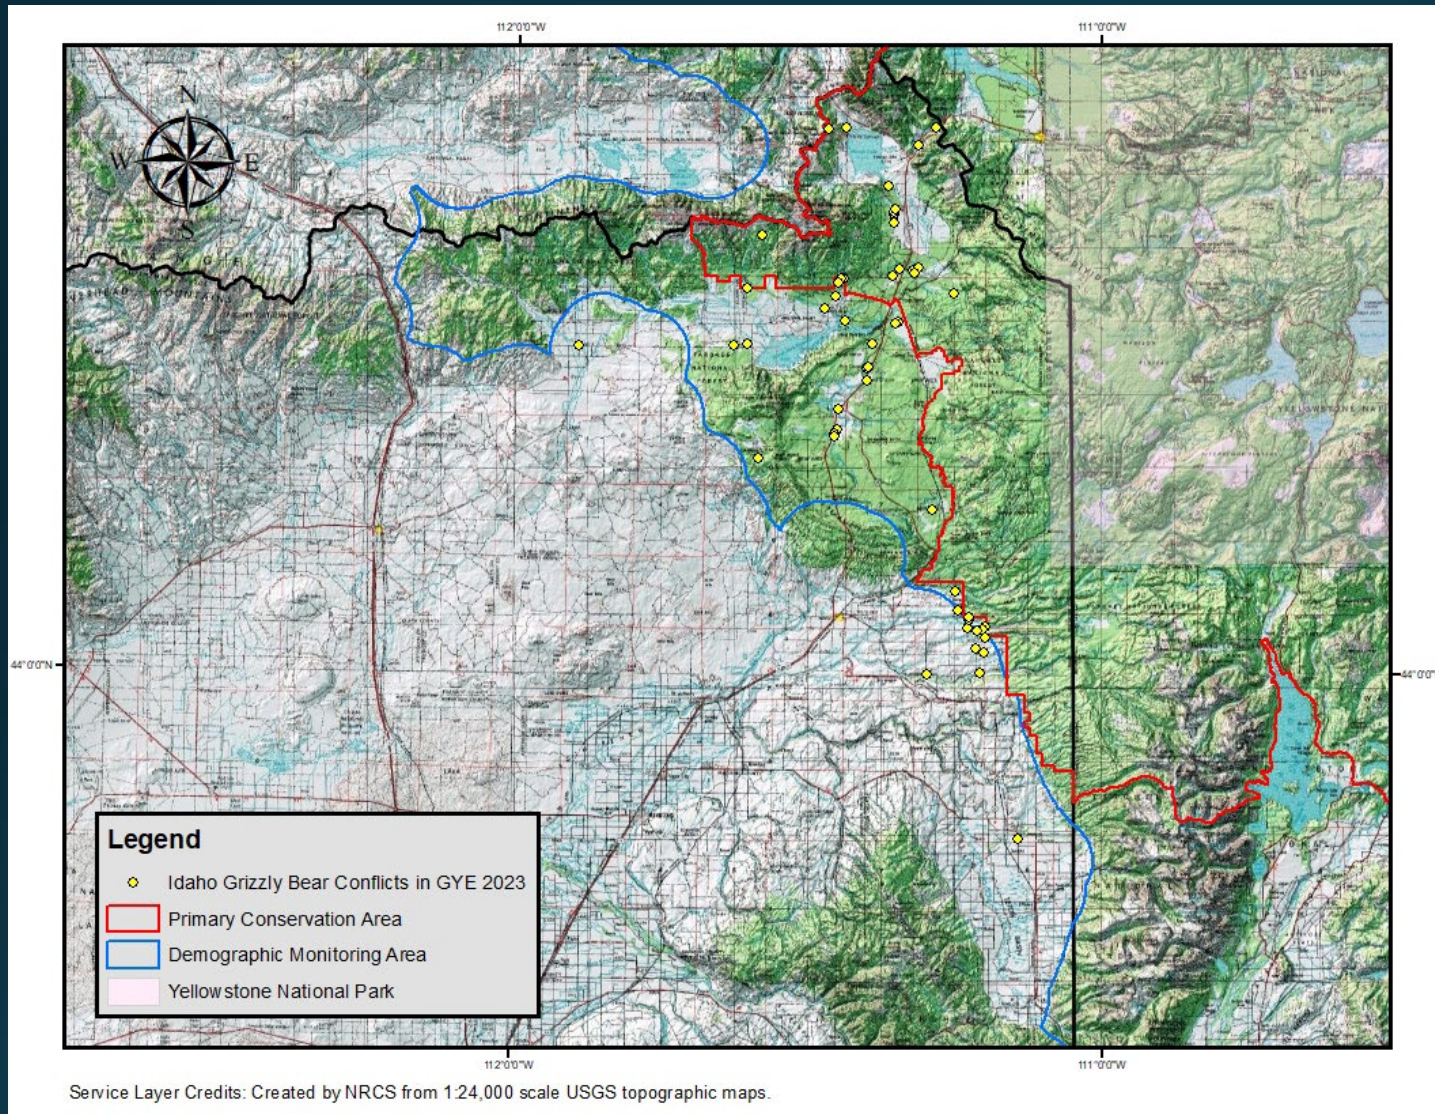

*Grizzly Bear Conflicts
in the Idaho Portion
of the GYE*

Figure 1. Documented human-grizzly bear conflicts and grizzly bear mortalities in Idaho portion of Greater Yellowstone Ecosystem (GYE), 2005-2023.

Table 1. Human-grizzly bear conflicts in the Idaho portion of the Greater Yellowstone Ecosystem, 2023.

Conflict type	Number of conflicts
Encounter situation	16
Public safety threat (habituated, near developed sites, etc.)	12
Unnatural foods-garbage	12
Other conflict types	10
Unnatural foods-other	5
Livestock depredation-cattle	3
Unnatural foods-human foods	2
Unnatural foods-livestock/pet foods	1
Property damage-building	1
Property damage-other	1
Beehives	1
Human Injuries	0
Total conflicts	64

Figure 2. Locations of human-grizzly bear conflicts in the Idaho portion of the Greater Yellowstone Ecosystem, 2023.

Table 2. Known grizzly bear mortalities in the Idaho portion of the Greater Yellowstone Ecosystem, 2023.

Mortality Type	Number
Management removal	3
Defense of life	2
Vehicle strike	1
Unknown cause	1
Total Mortalities	7

Grizzly Bear Mortalities in GYE portion of Idaho, 2023.

Two bears were responsible for 20 conflicts: