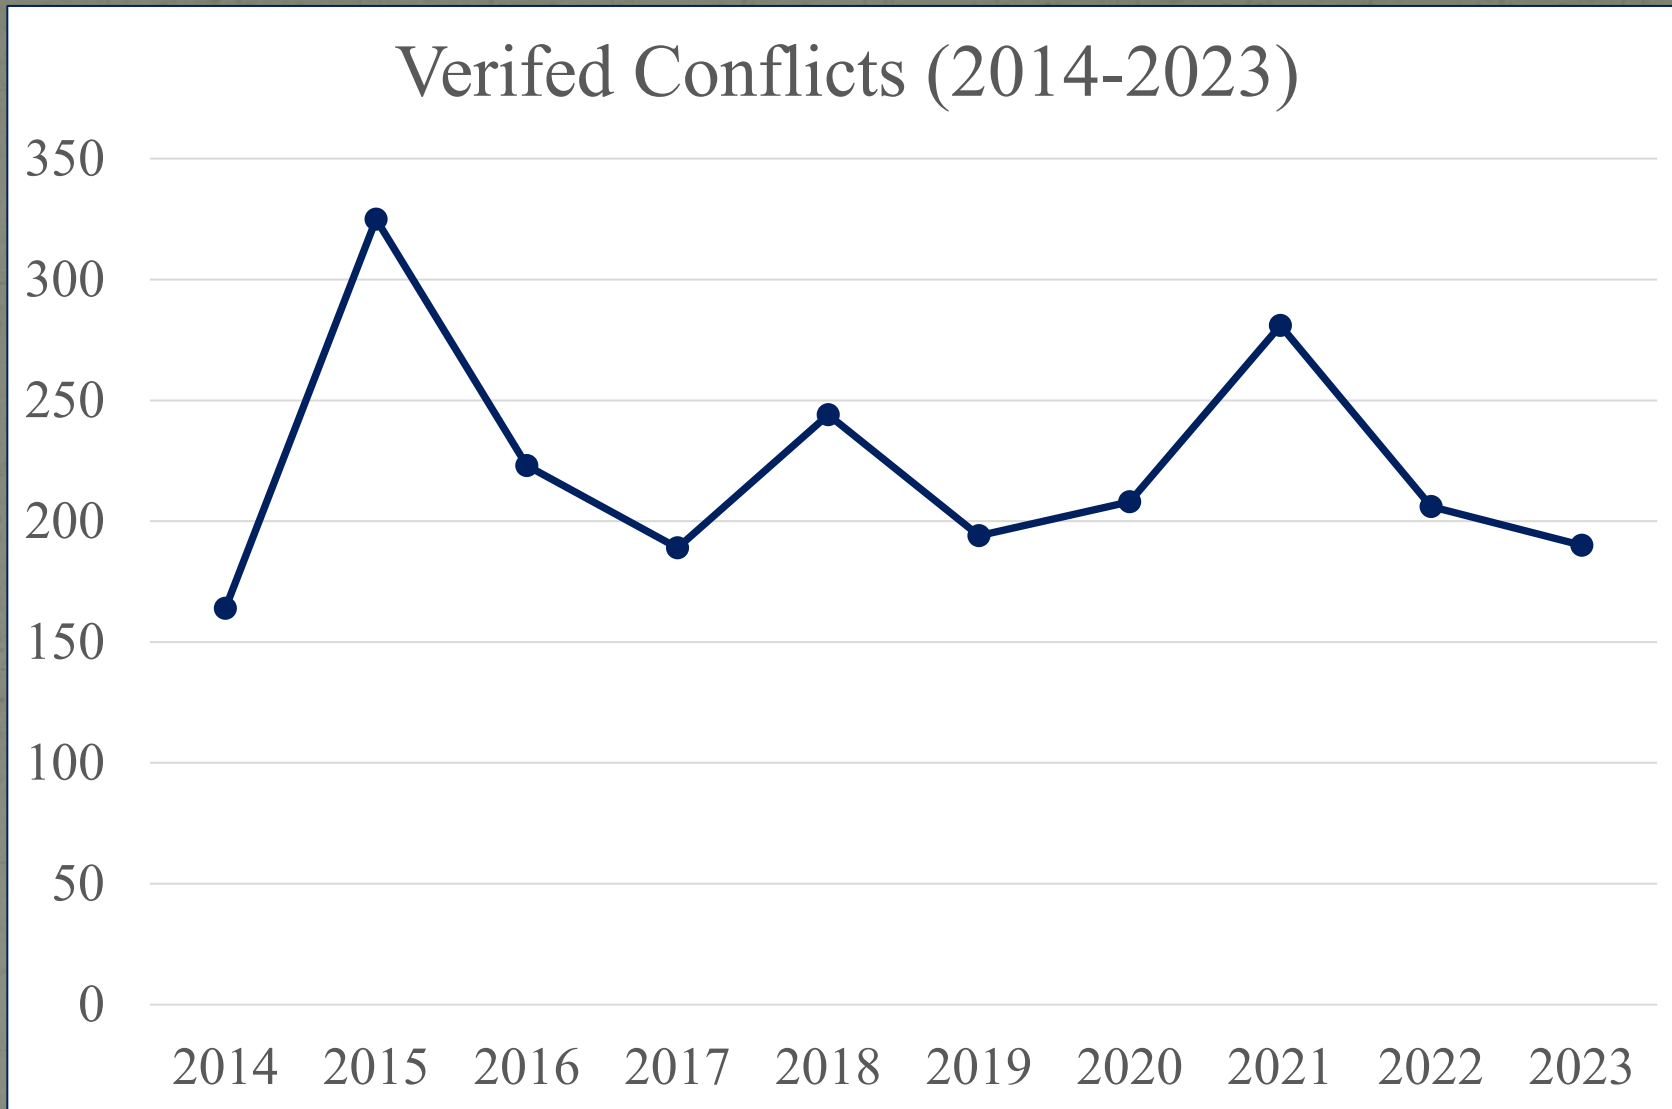

# Verified Grizzly Bear Conflicts- 2023

190 Total

- 38% of verified conflicts occurred on private lands in Wyoming