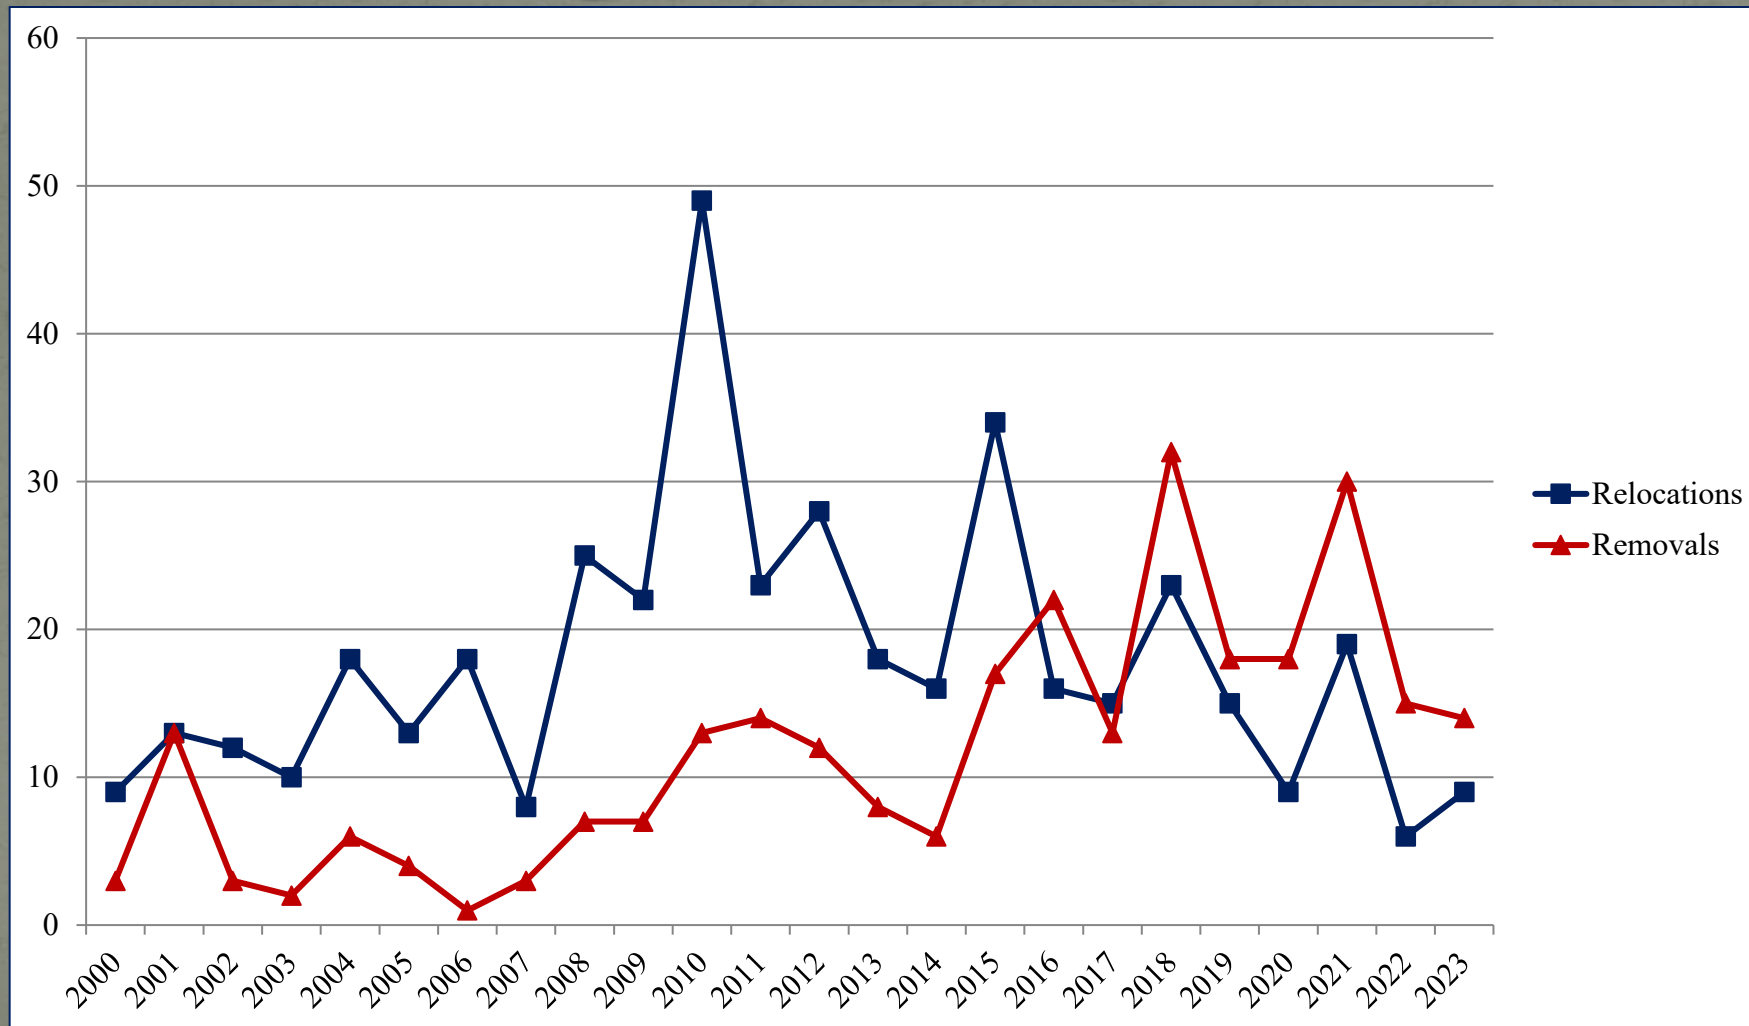

Hands-on management actions