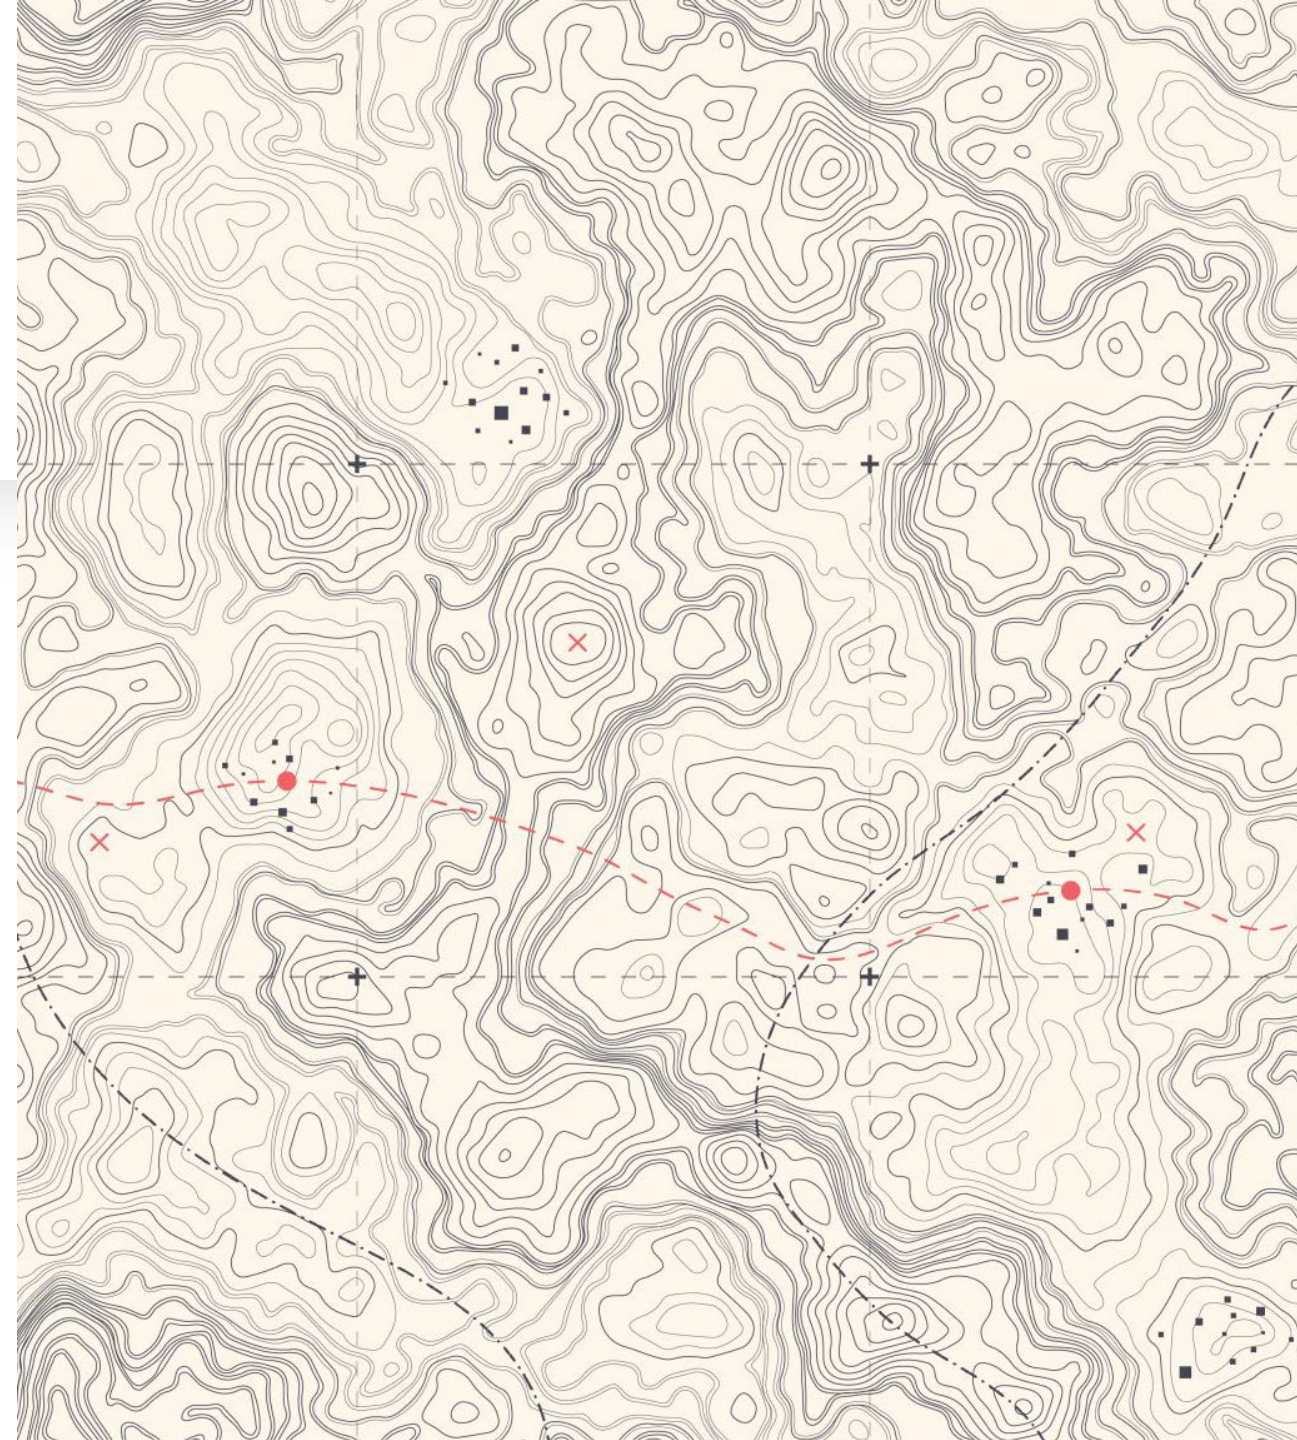

Goal 1: Providing Accurate Information

Collaborations with recreation organizations to spread bear safety information:

- Outreach to key recreation organizations for bear awareness: AllTrails, Evergreen Mt Bike Alliance, Pacific Crest Trail Association, Washington Trails Association (WTA).
- Presentations at Methow Valley Trails Collaborative, Methow Valley Ranger District, REI Seattle, and more.